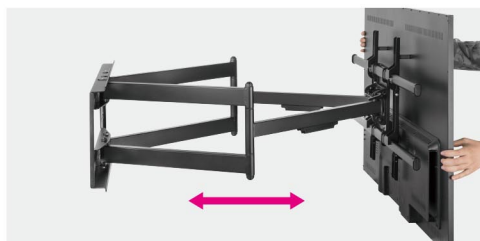

SH 1016P

Heavy-Duty Full-Motion TV Wall Mount

Fits most 43"-90" flat & curved TVs

1044mm(41.1")
arm extension for
maximum viewing range

Screen Size
43" ~ 90"

VESA Compatible
200x200 300x200 400x200
300x300 400x300 400x400
600x400 800x400

Weight Capacity
80kg/176lbs

Profile to Wall
**69-1044mm/
2.7"-41.1"**

Tilt Range
+5° ~ -15°

Swivel Range
+60° ~ -60°

Screen Level
+3° ~ -3°

Direction
Indicator

Cable
Management

Curved TV

Quick-Release Design
locks or releases the TV in a snap.

Smooth Moving
for a better positioning experience.

Cable Management
for a clean post-install appearance.