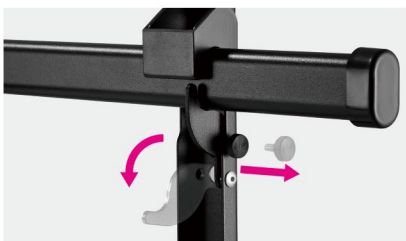

SH 1016P

Heavy-Duty Full-Motion TV Wall Mount

Fits most 43"-90" flat & curved TVs

1044mm(41.1")
arm extension for
maximum viewing range

Screen Size
43" ~ 90"

VESA Compatible
200x200 300x200 400x200
300x300 400x300 400x400
600x400 800x400

Weight Capacity
80kg/176lbs

Profile to Wall
**69-1044mm/
2.7"-41.1"**

Tilt Range
+5° ~ -15°

Swivel Range
+60° ~ -60°

Screen Level
+3° ~ -3°

Direction
Indicator

Cable
Management

Curved TV

Quick-Release Design
locks or releases the TV in a snap.

Smooth Moving
for a better positioning experience.

Cable Management
for a clean post-install appearance.