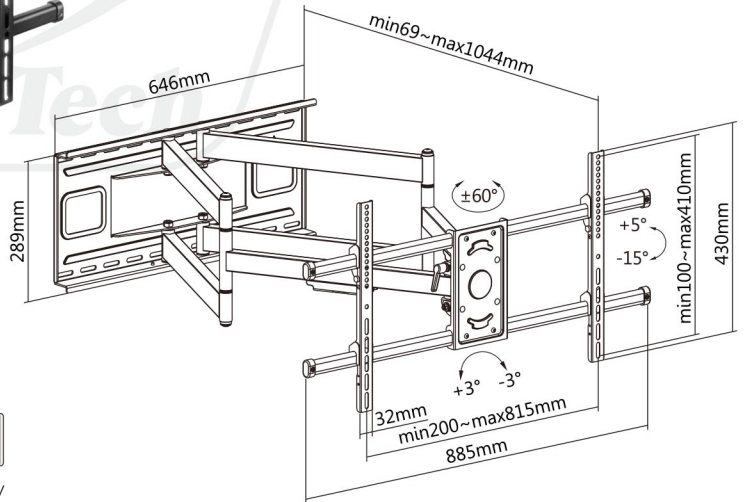

SH 1016P

Heavy-Duty Full-Motion TV Wall Mount

Fits most 43"-90" flat & curved TVs

1044mm(41.1")
arm extension for
maximum viewing range

Screen Size
43" ~ 90"

VESA Compatible
200x200 300x200 400x200
300x300 400x300 400x400
600x400 800x400

Weight Capacity
80kg/176lbs

Profile to Wall
**69-1044mm/
2.7"-41.1"**

Tilt Range
+5° ~ -15°

Swivel Range
+60° ~ -60°

Screen Level
+3° ~ -3°

Direction
Indicator

Cable
Management

Curved TV

Quick-Release Design
locks or releases the TV in a snap.

Smooth Moving
for a better positioning experience.

Cable Management
for a clean post-install appearance.